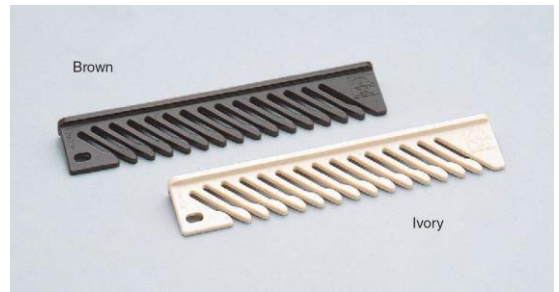

GTIEM Tie Rack

Note

- Screws not included

Part No.	Material	Colour	Load Capacity	
GTIEM-BR	Polycarbonate (PC)	Brown	2.94 N	0.3 kg
GTIEM-I		Ivory		

GTIE-33 Tie Rack

Parts Included

- Wood screws

Part No.	Material	Colour	Load Capacity	
GTIE-33BR	Polycarbonate (PC)	Brown	2.94 N	0.3 kg
GTIE-33I		Ivory		