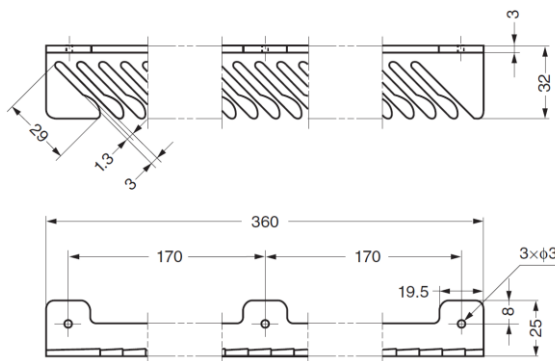

GTIEM Tie Rack

Note

- Screws not included

Part No.	Material	Colour	Load Capacity	
GTIEM-BR	Polycarbonate (PC)	Brown	2.94 N	0.3 kg
GTIEM-I		Ivory		

GTIE-33 Tie Rack

Parts Included

- Wood screws

Part No.	Material	Colour	Load Capacity	
GTIE-33BR	Polycarbonate (PC)	Brown	2.94 N	0.3 kg
GTIE-33I		Ivory		