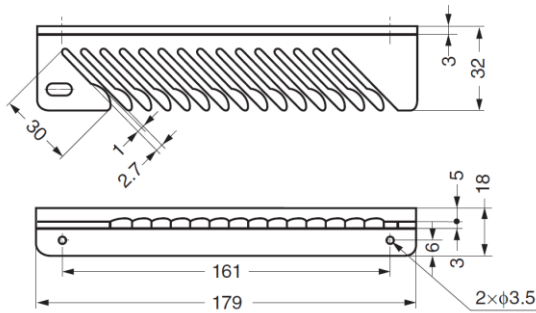

GTIEM Tie Rack

Note

- Screws not included

Part No.	Material	Colour	Load Capacity	
GTIEM-BR	Polycarbonate (PC)	Brown	2.94 N	0.3 kg
GTIEM-I		Ivory		

GTIE-33 Tie Rack

Parts Included

- Wood screws

Part No.	Material	Colour	Load Capacity	
GTIE-33BR	Polycarbonate (PC)	Brown	2.94 N	0.3 kg
GTIE-33I		Ivory		