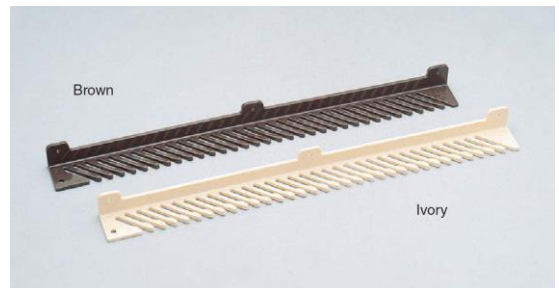

GTIEM Tie Rack

Note

- Screws not included

Part No.	Material	Colour	Load Capacity	
GTIEM-BR	Polycarbonate (PC)	Brown	2.94 N	0.3 kg
GTIEM-I		Ivory		

GTIE-33 Tie Rack

Parts Included

- Wood screws

Part No.	Material	Colour	Load Capacity	
GTIE-33BR	Polycarbonate (PC)	Brown	2.94 N	0.3 kg
GTIE-33I		Ivory		